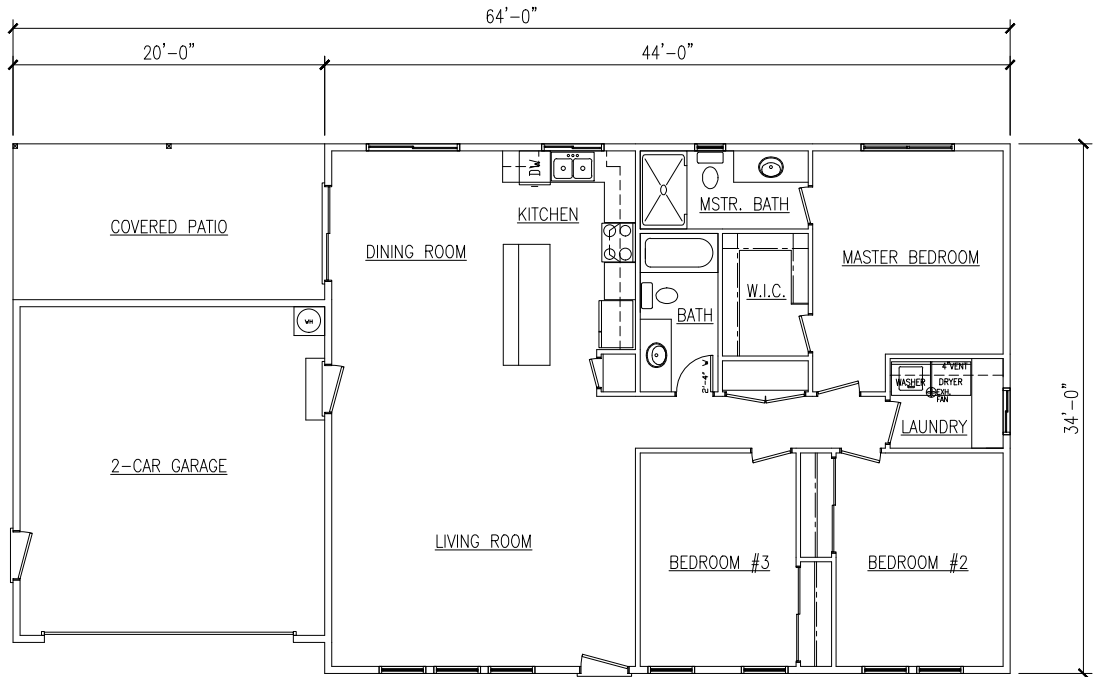

Blue Mountain Plan

BLUE MOUNTAIN PLAN

TOTAL LIVING = 1500 SQ.FT.
GARAGE = 440 SQ.FT.